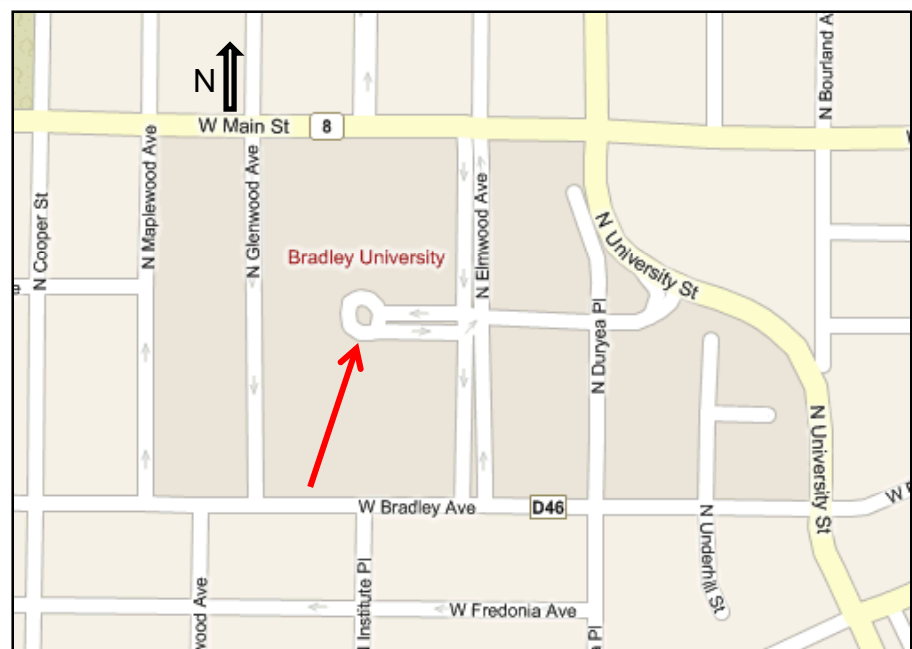

BRADLEY UNIVERSITY

2nd Annual

CAR & BIKE SHOW

SUNDAY MAY 2

Presented by Society of Automotive Engineers
Bradley Chapter

- Spectators free
- \$5 vehicle entry fee
- All Vehicles Welcomed
- Registration 9:00am – 12:30pm
- Awards at 3:00pm
- Raffle Prizes

Trophies will be
awarded in many
classes, for all
years/make/type
of vehicle

Location

Bradley University
Founder's Circle
W. St. James St.
Peoria, IL 61625

Contact: Michelle Gerrity 708.214.8720 BUcarshow@gmail.com